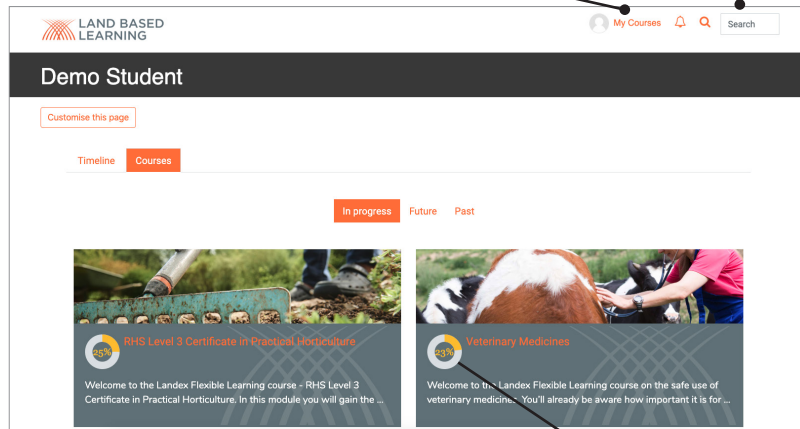

Land Based Learning Platform

Your Dashboard

When you login to the platform you will be presented with your user dashboard. This page contains links to all the courses you have been given access to. You can check your course progress from this page and view any other important announcements.

Click here to quickly access your courses (from any page).

Search for courses and resources by clicking here and entering a search word.

Progress dials show you how far through each course you are.

User Tours

When you login to the platform, you will be presented with a user tour which will help you navigate through the site and show you how to get started.

Your Course

Click on the topics on the left-hand side of the screen to navigate the course. As you progress, more topics will be made available to you.