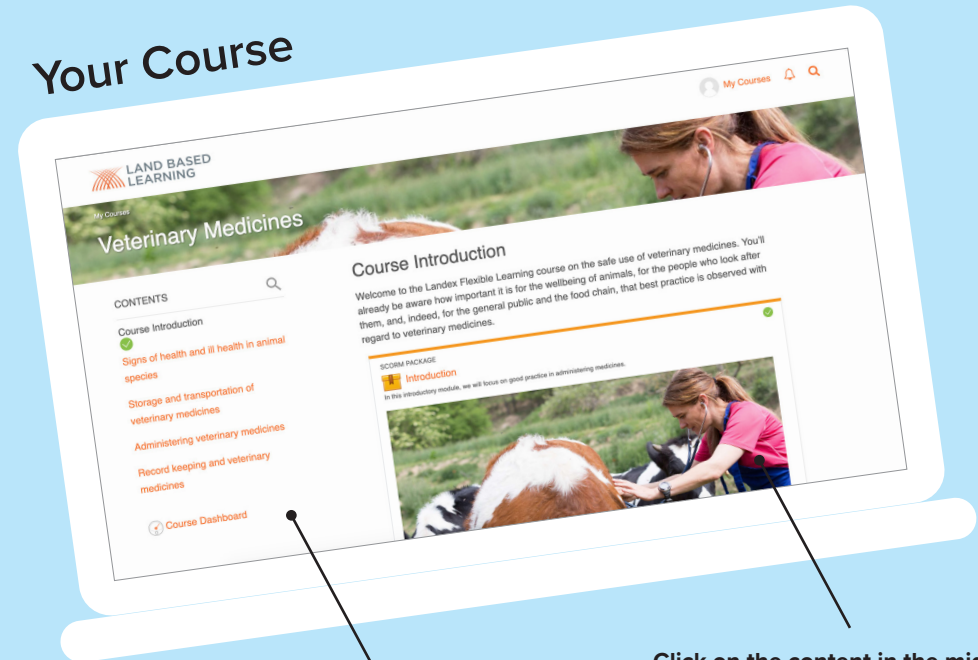

Land Based Learning Platform

Your Dashboard

When you login to the platform you will be presented with your user dashboard. This page contains links to all the courses you have been given access to. You can check your course progress from this page and view any other important announcements.

Click here to quickly access your courses (from any page).

Search for courses and resources by clicking here and entering a search word.

Progress dials show you how far through each course you are.

User Tours

When you login to the platform, you will be presented with a user tour which will help you navigate through the site and show you how to get started.

Your Course

Click on the topics on the left-hand side of the screen to navigate the course. As you progress, more topics will be made available to you.